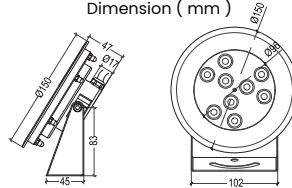

Model : ZERN-SL150

Dimension (mm)

Beam Angle

Application

* Easy maintenance

- Modular LED for easy replacement
- Opening and closing possible of LED module part and power supply part
- Customizable beam angle
- Temperature max 50°